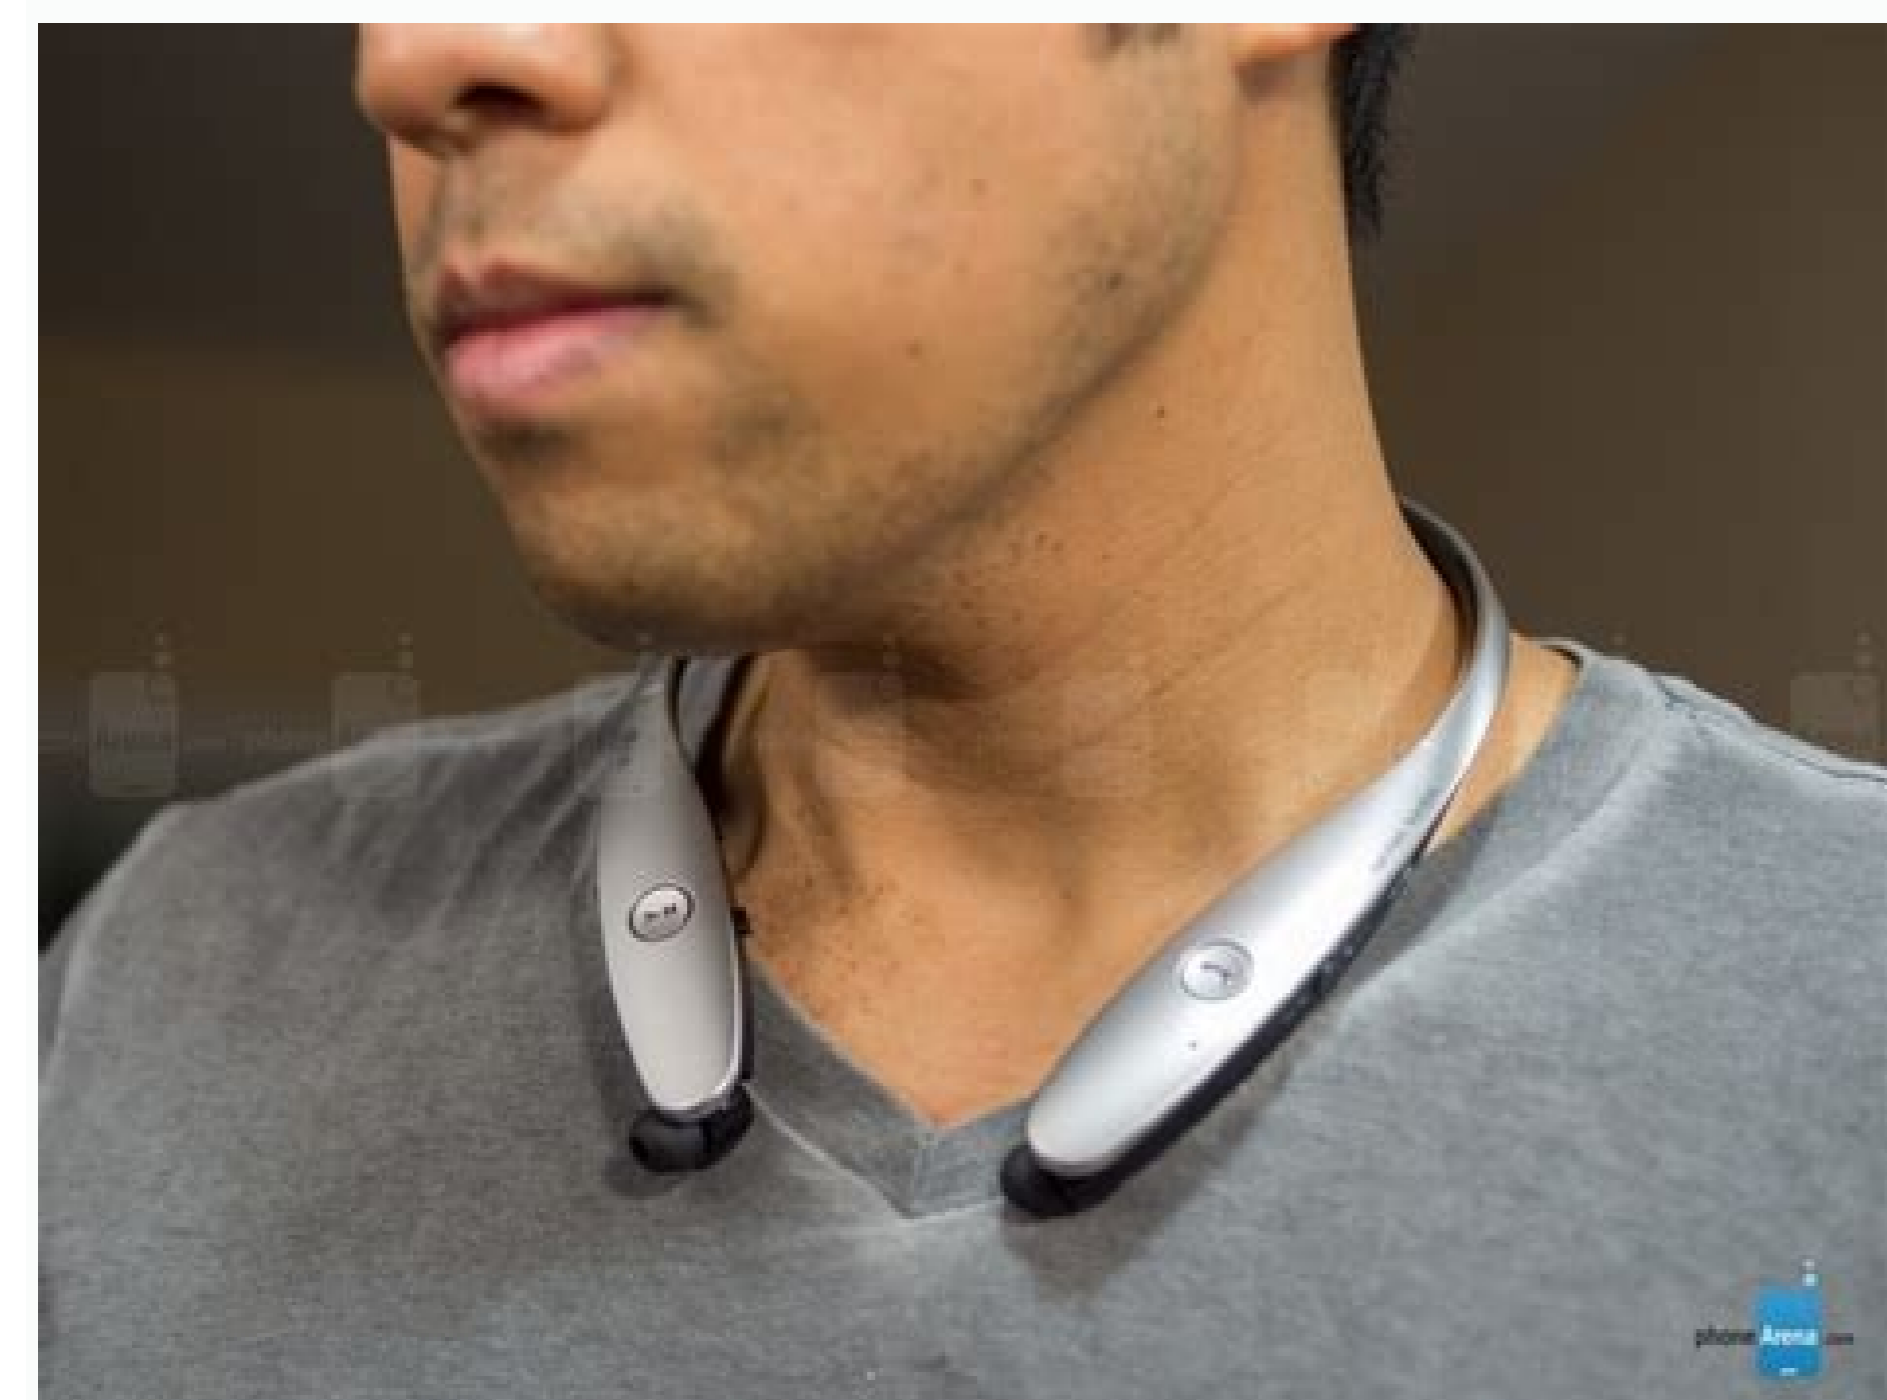

I'm not robot

Continue

Lg tone platinum plus review. Lg tone infinim vs platinum. Lg tone ultra vs platinum.

It does not have a static and the person who is at the phone can go very well. It works very well for about a week, then everything is confused noise the music sounds good, but it is quite lack for the use of the telephone. I do not even know how it goes off by the empty battery. It has manual switch to press and hold pressing to check the status of the battery. The controls work well once it gets used to them. I have never had to lower them a day after being fully charged. Headphones Stretch Bluetooth LG TONE INFINIM (HBS-910) - Silver I love that they are returnal with just touching a button and the headset is light. The battery is fantastic! I have been using these precisely for about a month, and I have only needed to charge them three or four times. As a distinctive and modern added to the intuitive LG Bluetooth headsetline, the Infinim Tone is curved around the neck for a secure and comfortable adjustment. Game all the day and rarely stop to recharge. Taking into account that my phone is in my pocket or on my desk just by my side, it should not be a problem. Super light. The sound is phenomenal, how and the love that the cord retracts! The headset vibrates for incoming telephone calls, a plus for me. Bass a little better than the HBS-900 but requires a solid seal with the audiones. Light weight, great sound quality. Warranty / Certifications adjust to my ears and are kept in position. It does not give the distance of 33 'as advertised. The sound quality is pretty good when you hear music. Very light, how with exceptional sound quality. I think you can notice the difference when you play music. The calls are sometimes interrupted when my phone is cut to my belt. The battery's duration has always lasted all day. Range of frequencies What customers say about "Key Specs" LG Tone Platinum Premium Wireless Stereo Headphones - Silver The sound with respect to treble and bass can be adjusted slightly, (neutral, treble, bass enhancement options), and are put quite loud. I tend to a so you are not constantly playing, and I charge them at night. As I have been, I use other varieties of the same brand to run, exercise, and stay. In fact, the company/product listings on this page DO NOT imply approval ³ the site operator. Please note that the operator of this site accepts the advertising compensation ³ certain companies that appear on the site, and such compensation ³ affect the location ³ and order in which companies (and/or their products) are presented, and in some cases may also affect the ³ score assigned to them. The information ³ on this site is subject to change at any time. The best sound quality for this type of light weight Bluetooth product It is very light weight and easy to operate The larger size fits modestly ³ around my husband's neck The biggest victory is the size of the caps for the nodes. The score ³ appear on this site is determined by the site operator at its sole discretion³ and should NOT be invoked for accuracy³ n. The sound is not so clear and the Bluetooth is cut intermittently. The sound is great and the headphones are ³ modes, unfortunately the reach distance is about 30 feet before it is disconnected, apart from that everything is good LG Tone Infinim (HBS-910) Headphones is Bluetooth - Silver The bluetooth is great, much stronger than other units I have tested, very little interference or casing. The headset curves easily around the neck for a secure fit that looks and feels superior. The microphone ³ is great as these now have 2 micr³ phones on the left side. The bater³ lasted 10 hours and still had bater³ a media. I find the easy-to-use headphones covers. Its smooth, seamless contour and lightweight design reflect style and functionality. Great audio. I hear myself very clearly in the acis³Am acis³Am al ed dadilac al ed setna }seralucirua sol y onof³Ålet le ertne senoicurtsbo nis '51 (etneed ognR³ sossodir s}Am The controls are also easy to use. I tried them on some Bose headphones, and I liked them better. They're little clouds of sound. I loved the sound, but my drum never came down before it turned off. I've never had to go out on a regular shift at work. The buds do a great job of drowning out the outside noise. The wire is very small, I wonder how long it can last to be removed and delayed repeatedly. Bluetooth Stereo Headphones LG Tone Infinim (HBS-910) - Silver When the headset maintains a good connection during calls, the quality is great. This headset was easy to set up, the incoming sound of phone calls are clear, as well as the microphone picking up my voice I have to say that the sound is very very nice. Discover an extraordinary acoustic experience with Harman Kardon Platinum sound and support for listening to Hi-Fi music with Qualcomm aptX HD, or enjoy exceptionally clear voice calls on dual MEMS microphones with an advanced noise cancellation solution. The microphones do a good job of catching my voice and no one has complained that they can't hear me on the phone. Battery type Battery charging time What customers say about "Power" LG Tone Platinum (HBS-1100) Premium Wireless Stereo Headset - Silver It has a long battery life, usually work 12-14 hours a day and goes all day and then it charges quite quickly, like because of the battery life and my work schedule I don't have to take them off to charge, it lasts until I get home. The TONE PLATINUM is a high-quality Bluetooth headset that covers your entire neck and meets your needs for impeccable audio quality and style. The quality of calls could be better. The battery life is quite large. The color is much better than I expected. It seemed he only got 2/3 of battery before will turn off without the warning low battery LG Tone Infinim (HBS-910) Bluetooth Stereo Headphones - Silver Longest usage time until recharging, and the shortest recharging time, I've seen, Excellent Excellent Mic works well, people can clearly listen to me. The sound quality is incredible and I sleep with them all the time. Except as expressly established in our terms of use, all representations and guarantees with respect to the information presented on this page are rejected. Max frequency range. It has no audible alert for the low state of the battery, since it goes off without notifying me, it is so embarrassing. Pairing interface Adjustment and convenience 3 pairs of multiple size ear and collar band-shaped, additional ear gels (small and large), volume control and calls, built-in microphone, selection of tracks range Connection Microphone Built-in Extras High Order Extras - Qualcomm APTX HD for 24-bit musical support., Sound Harman Kardon Platinum - Refined, full body sound with low rich. They will give you an indication of high, medium and low battery when you turn it on. When used for TV transmission, the latency of the blue tooth is minimal. Experience a superior sound without limiting with the infinim of LG tone and achieve a new level of wireless audio performance. It connects better than the headphones I have had before and remains connected for a larger distance. This Bluetooth has a clear sound. Not these bad guys. Actually, they are small enough so that they do not fall from my ears. More information The model on the product arrives at the sound performance pin and design with LG Tone Platinum and enjoy a luxury audio experience. What customers say about "size and weight" LG TONE PLATINUM (HBS-1100) Headphones Wireless PREMIUM: Silvery light weight and comfort. With balanced armor technology, you can enjoy every detail of your music. The controls are small and something difficult to operate. Sound of Harman Kardon's signature, notification Vibro incoming messages What³ customers say about "Features" LG TONE PLATINUM PLATINUM (HBS-1100) Headphones are final³ Premium - Silver A ³ connection and a great Bluetooth range. X This site is a free online resource that To provide useful content and comparison features ³ your visitors. Very disappointed with the sound quality too, much of the time when I can't hear people correctly. The retro³ ctiles headphones allow for effortless wire management³ and the easy-to-use interface buttons on the left and right side of the headset allow you to fully control calls and transmit music³ n. Duration ³ the battery min. I tried some jaybirds and my little ears were hurt by weight. weight.