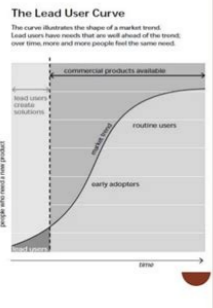

- Lead User:
  - An early adopter of a new product or technology that is expected to eventually receive widespread use
  - Lead users create a solution (non-sought) when there is no commercial solution available.