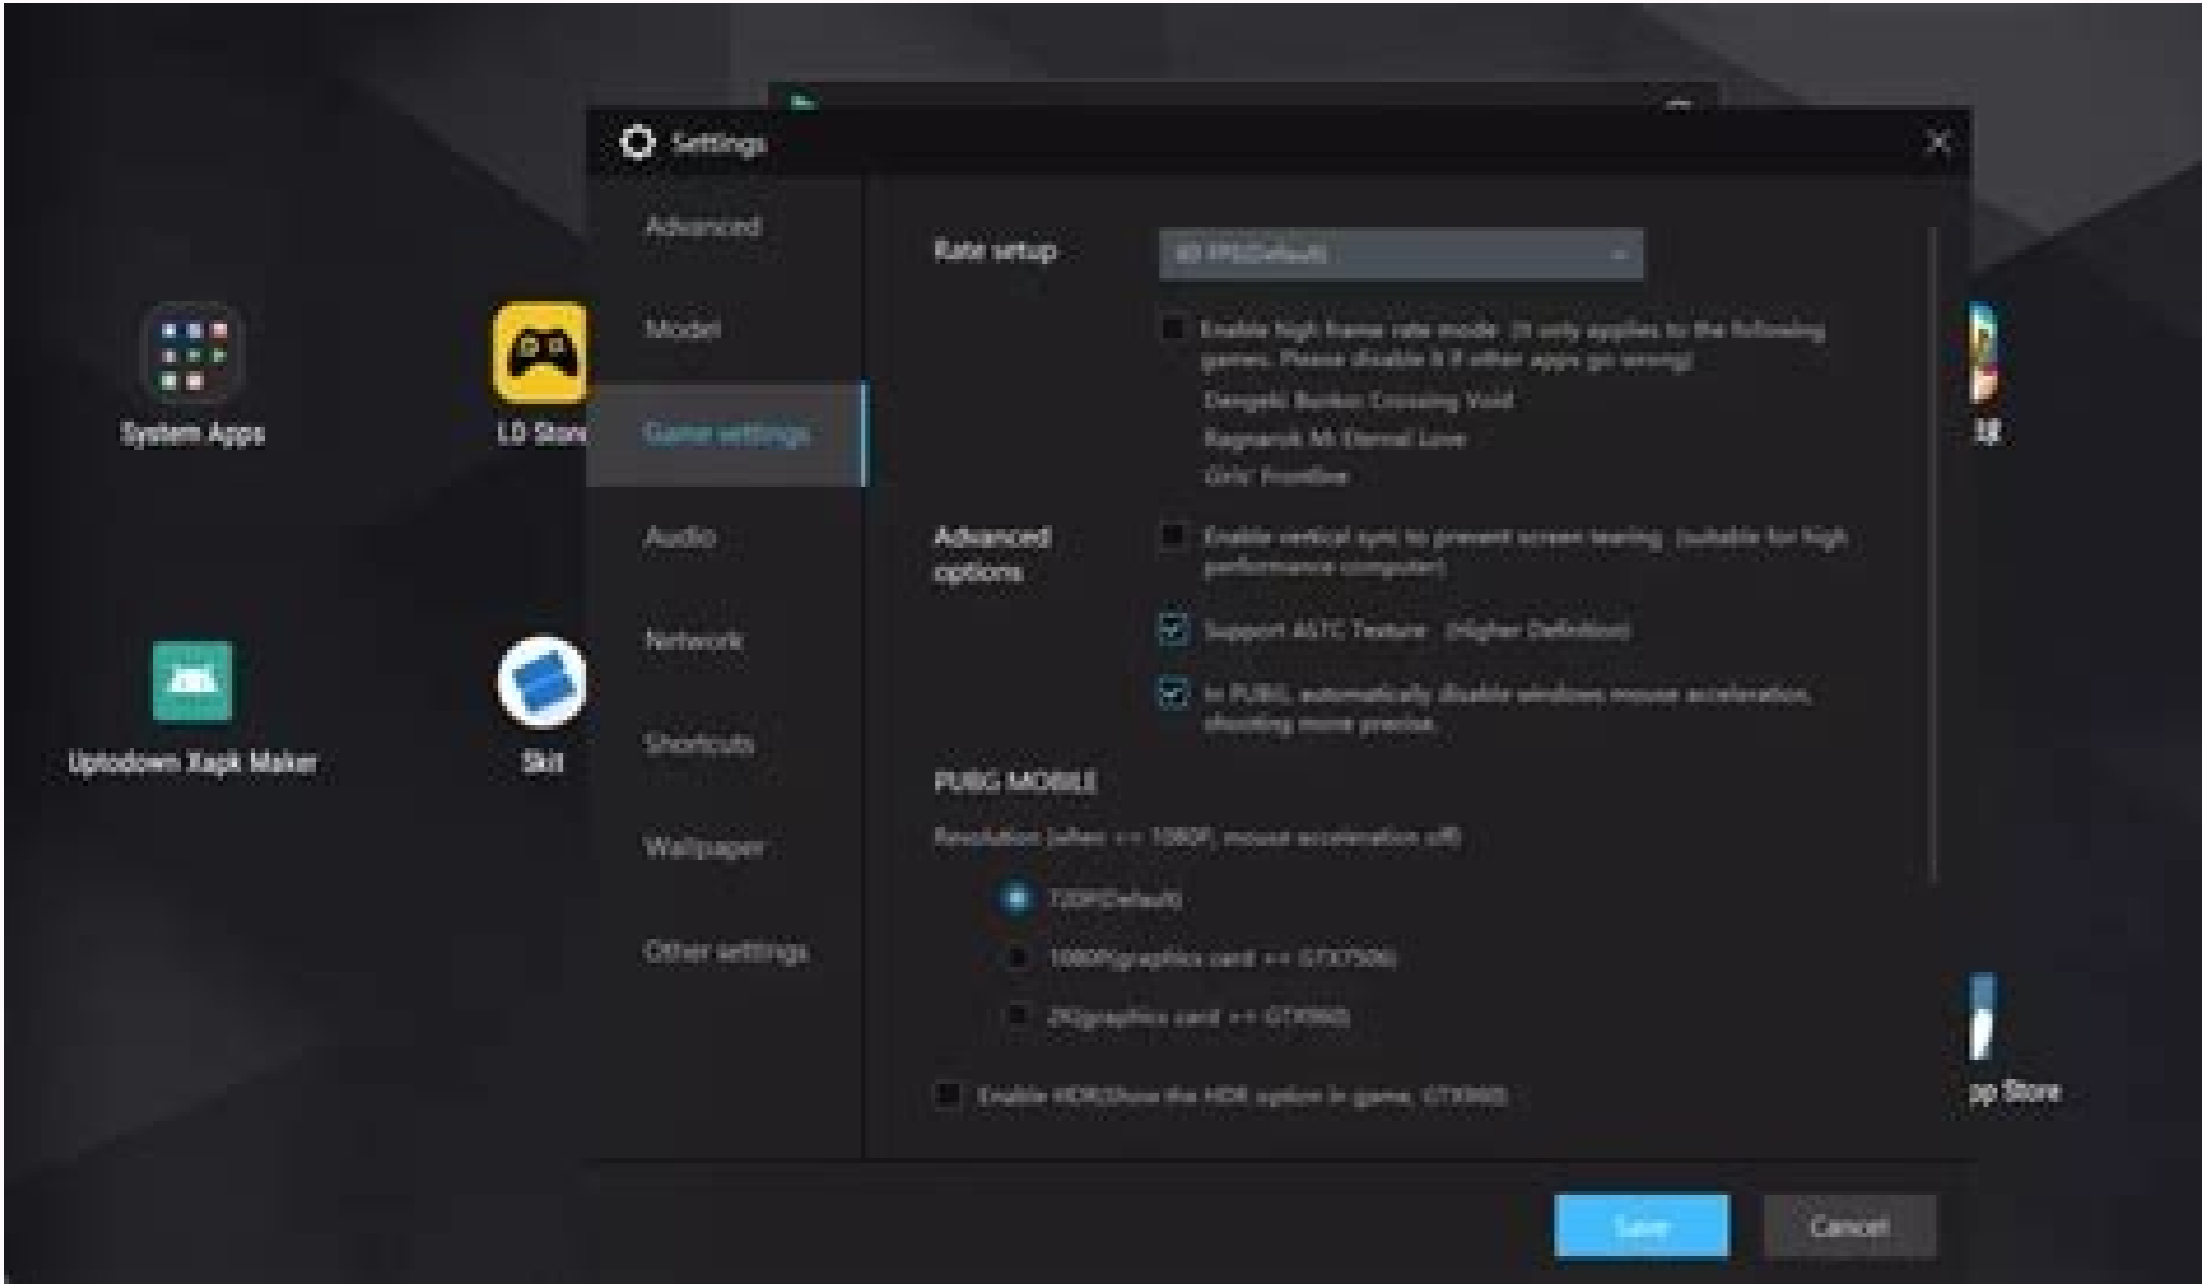

Is ldplayer free. What is ldplayer 4. Best android emulator ldplayer. How to download ldplayer. What is a ldplayer.